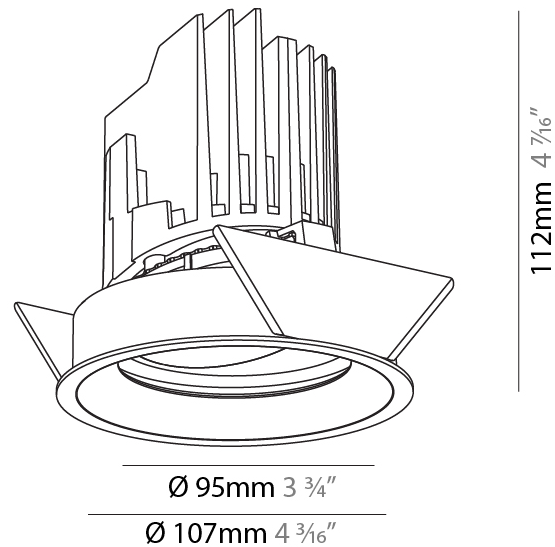

GENERAL

Series: Bioniq
 Subseries: Bioniq Round Adjustable
 Brand: Prolight
 Division: Architectural
 Mounting Type: Recessed
 Mounting Location: Ceiling
 Subcategory: Downlight

PHYSICAL

Shape: Round
 Diameter (mm): 107
 Diameter (in): 4 3/16
 Height (mm): 112
 Height (in): 4 7/16
 Ceiling Thickness (mm): 10 / 12.5 / 15
 Ceiling Thickness (in): 3/8 or 1/2 or 9/16
 Min. Recessing Depth (mm): 130
 Min. Recessing Depth (in): 5 1/8
 Light Distribution: Adjustable / Downlight
 Weight (kg): 0.47
 Weight (lbs): 1.04
 Fixture Finish: SSR / BKV / CWI / CRY / HAB / UFT / ITA / RUA / FTG / MYG / LOD / PUS / FRO / FUP / KIA / POP / BLS / SPG / MEY / GOH / GUM / CHC / COM / ABZ / JAG / OBR / MOS / ROR
 Fixture Material: Aluminum Die Cast
 Cut-out Measurements: 98mm / 3 7/8"

GENERAL

Series: Bioniq
 Subseries: Bioniq Round Adjustable
 Brand: Prolicht
 Division: Architectural
 Mounting Type: Recessed
 Mounting Location: Ceiling
 Subcategory: Downlight

PHYSICAL

Shape: Round
 Diameter (mm): 107
 Diameter (in): 4 3/16
 Height (mm): 112
 Height (in): 4 7/16
 Ceiling Thickness (mm): 10 / 12.5 / 15
 Ceiling Thickness (in): 3/8 or 1/2 or 9/16
 Min. Recessing Depth (mm): 130
 Min. Recessing Depth (in): 5 1/8
 Light Distribution: Adjustable / Downlight
 Weight (kg): 0.47
 Weight (lbs): 1.04
 Fixture Finish: SSR / BKV / CWI / CRY / HAB / UFT / ITA / RUA / FTG / MYG / LOD / PUS / FRO / FUP / KIA / POP / BLS / SPG / MEY / GOH / GUM / CHC / COM / ABZ / JAG / OBR / MOS / ROR
 Fixture Material: Aluminum Die Cast
 Cut-out Measurements: 98mm / 3 7/8"

OPTICAL

Reflector°: 10
 Optic°: Lens Pack - No Lens
 Adjustability: Rotational 355°; Tilt 30°

RATINGS AND CERTIFICATIONS

Certified By: Certified for North American Standards
 IP rating: IP20

BIONIQ ROUND ADJUSTABLE RECESSED